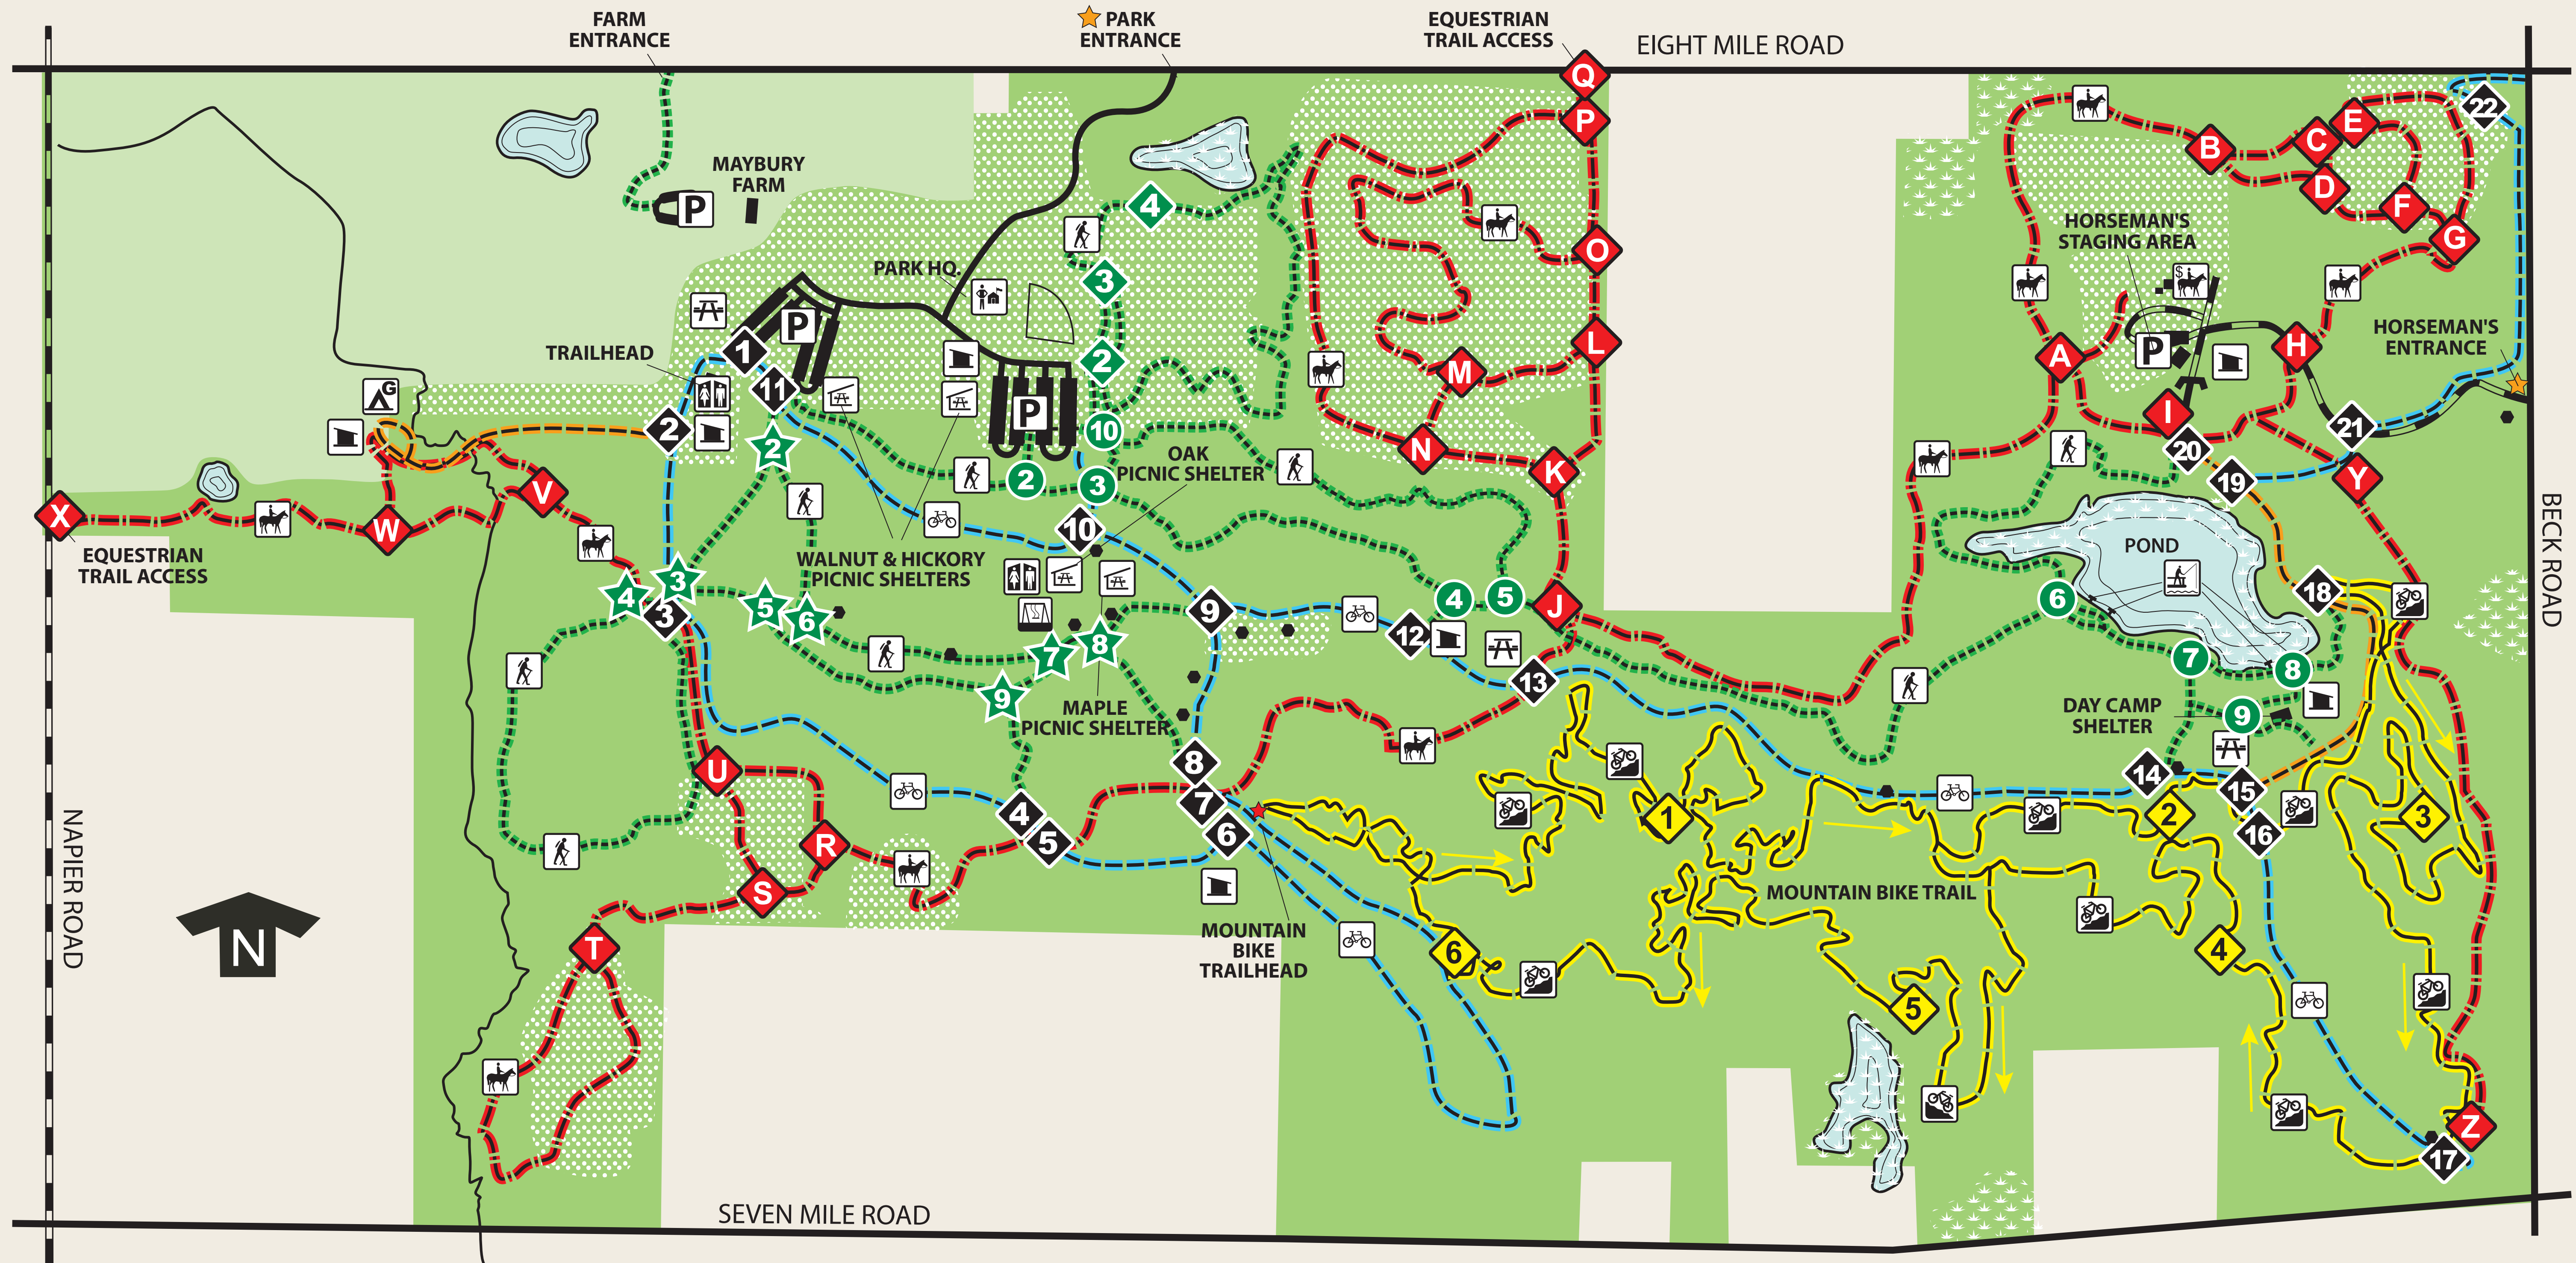

Maybury State Park

	PAVED ROAD		STATE PARK LAND		PARK HEADQUARTERS		PICNIC SHELTER
	GRAVEL ROAD		LEASED FARM LAND		PARKING		RIDING STABLE
	HIKING TRAIL		WATER/WETLANDS		MODERN RESTROOM		GROUP USE AREA
	PAVED BIKE TRAIL		OPEN FIELD/PASTURE		VAULT TOILET		FISHING PIER
	MOUNTAIN BIKE TRAIL				PICNIC AREA		SANATORIUM HISTORY MARKER
	EQUESTRIAN TRAIL				PLAYGROUND		
	GRAVEL MULTI-USE TRAIL						

Protect Our Historic Resources
 Many of our state parks contain archaeological and historic sites. Please leave any related artifacts in place to tell their story to future visitors.

Removal of natural, cultural and historic items is unlawful.

Metal detecting is **PROHIBITED** in all areas of this park.